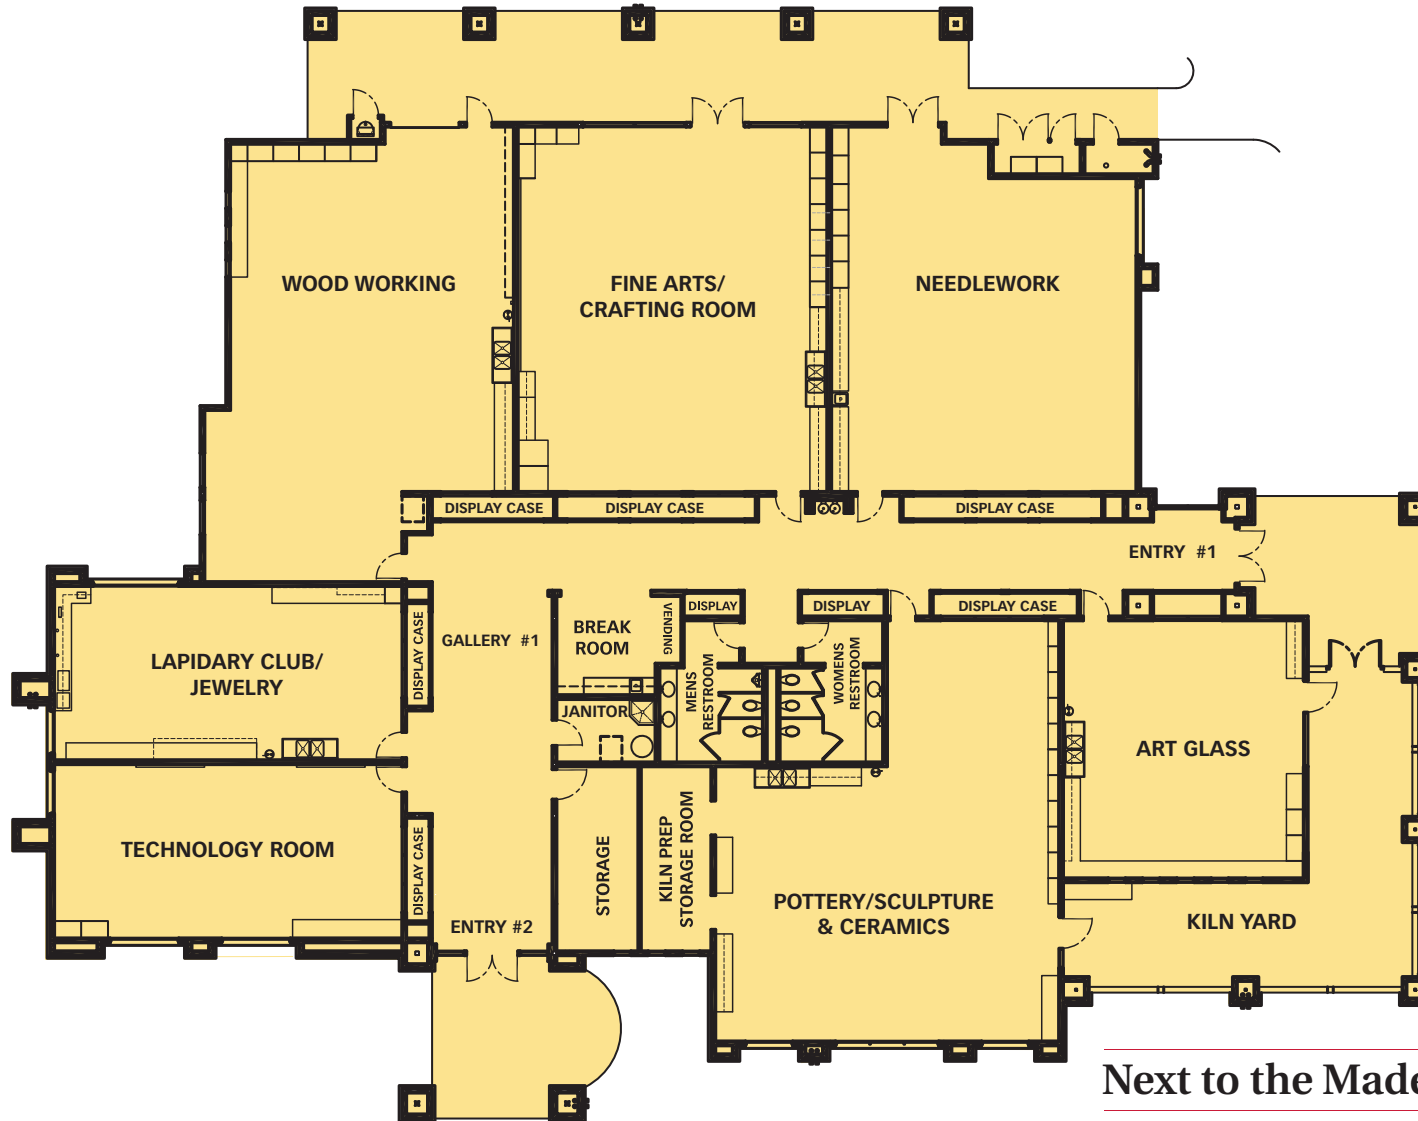

Quail Creek

CREATIVE ARTS & TECHNOLOGY CENTER

Next to the Madera Clubhouse

Over 12,000 Sq. Ft. (with more than 4,000 additional Sq. Ft. outside)